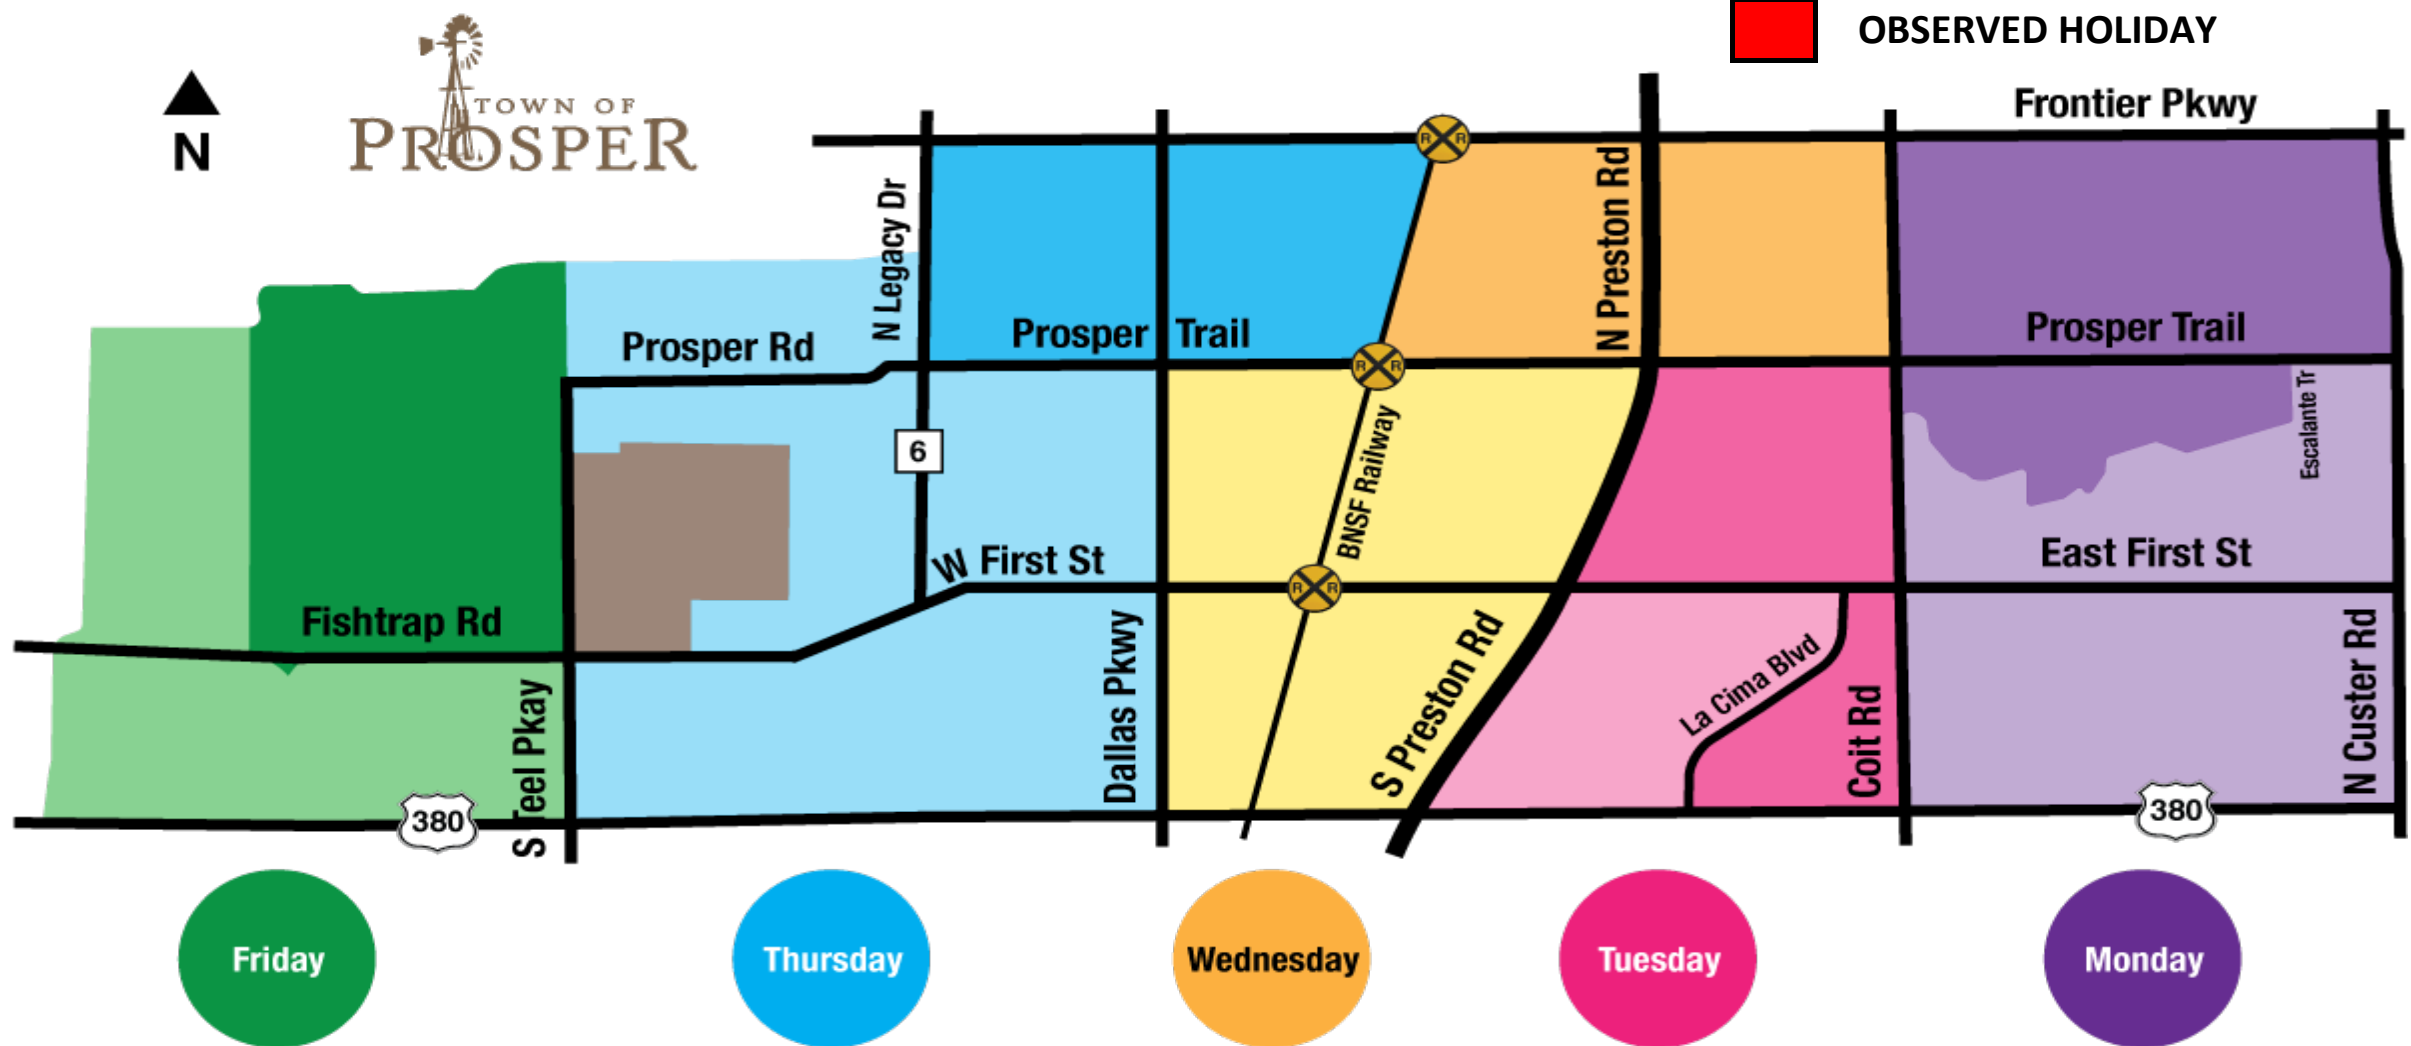

JULY						
S	M	T	W	TH	F	S
					1	2
3	4	5	6	7	8	9
10	11	12	13	14	15	16
17	18	19	20	21	22	23
24 31	25	26	27	28	29	30

AUGUST						
S	M	T	W	TH	F	S
	1	2	3	4	5	6
7	8	9	10	11	12	13
14	15	16	17	18	19	20
21	22	23	24	25	26	27
28	29	30	31			

SEPTEMBER						
S	M	T	W	TH	F	S
				1	2	3
4	5	6	7	8	9	10
11	12	13	14	15	16	17
18	19	20	21	22	23	24
25	26	27	28	29	30	

OCTOBER						
S	M	T	W	TH	F	S
						1
2	3	4	5	6	7	8
9	10	11	12	13	14	15
16	17	18	19	20	21	22
23 30	24 31	25	26	27	28	29

NOVEMBER						
S	M	T	W	TH	F	S
		1	2	3	4	5
6	7	8	9	10	11	12
13	14	15	16	17	18	19
20	21	22	23	24	25	26
27	28	29	30			

DECEMBER						
S	M	T	W	TH	F	S
				1	2	3
4	5	6	7	8	9	10
11	12	13	14	15	16	17
18	19	20	21	22	23	24
25	26	27	28	29	30	31

■ OBSERVED HOLIDAY

Bulk items may also be dropped off at Prosper Public Works, 601 W 5th St, EVERY SATURDAY (except holidays) 8:00 am - Noon. ONCE TRUCKS ARE FULL, NO MORE BULK ITEMS ACCEPTED.

Bulk Schedule	Bulk Collection Day
First Full Week of the Month	Monday Tuesday
Second Full Week of the Month	Monday Tuesday
Third Full Week of the Month	Monday Tuesday Wednesday
Fourth Full Week of the Month	Monday Tuesday Wednesday